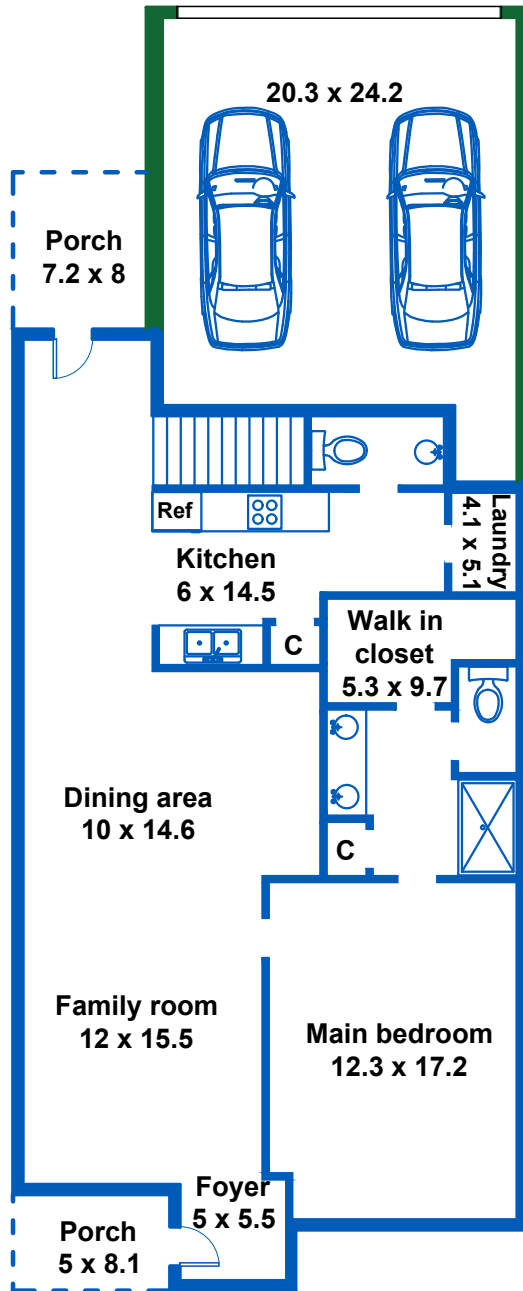

1205 Treetop Meadow Lane Wake Forest Wake NC 27587

FIRST FLOOR

SECOND FLOOR

"Approximate dimensions"
"Drawing not to exact scale"

"This measurement is copyrighted to McNamara & Co and the clients listed on the header of this sketch"

AREA CALCULATIONS SUMMARY

Code	Description	Gross	Total
GLA 1	First Floor	1117.7	1117.7
GLA 2	Second Floor	1317.6	1317.6
GAR	Garage	408.2	408.2

Net LIVABLE Area

(rounded)

2435