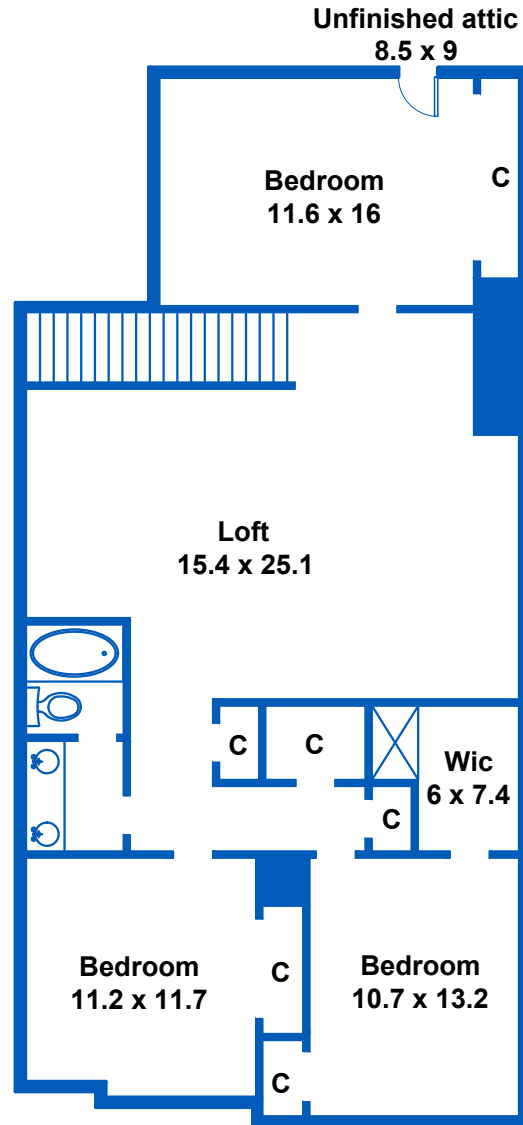

1205 Treetop Meadow Lane Wake Forest Wake NC 27587

FIRST FLOOR

SECOND FLOOR

"Approximate dimensions"
"Drawing not to exact scale"

"This measurement is copyrighted to McNamara & Co and the clients listed on the header of this sketch"

AREA CALCULATIONS SUMMARY

Code	Description	Gross	Total
GLA 1	First Floor	1117.7	1117.7
GLA 2	Second Floor	1317.6	1317.6
GAR	Garage	408.2	408.2

Net LIVABLE Area

(rounded)

2435